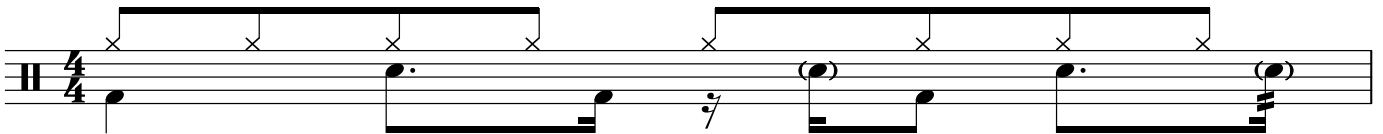

INTERMEDIATE JOHN OTTO STYLE GROOVE

BY ALEX RIBHCESTER

THIS WEEK'S LESSON FEATURES A GROOVE THAT I FIRST HEARD PLAYED BY LIMP BIZKIT STICKSMAN JOHN OTTO ON THE TRACK 'JUST LIKE THIS' - THE OPENING SONG ON THE ALBUM SIGNIFICANT OTHER.

BELOW IS THE GROOVE FROM THE TRACK AND THEN BELOW IS THE MINOR TWEAK I HAVE MADE IN WHICH YOU PLAY AN EXTRA HI HAT ON THE 'E' OF BEAT 2 AND 4.

BEAT FROM THE ALBUM

MY SLIGHT VARIATION